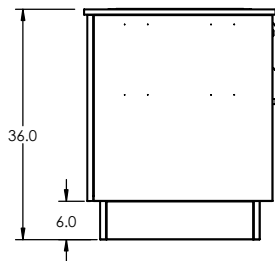

SPECIFICATION SHEET - S543

NON-BELTED CHECKOUT

For additional information and options contact Lyons Store Fixtures.

LYONS
STORE FIXTURES

11301 Electron Drive • Louisville, KY 40299 • Toll Free: 1-866-478-2372 • Fax: 1-866-478-2373