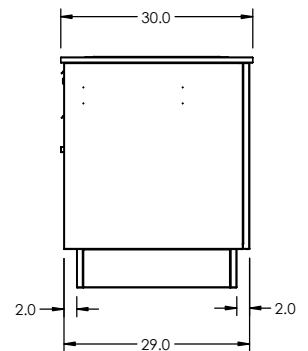

SPECIFICATION SHEET - S543

NON-BELTED CHECKOUT

For additional information and options contact Lyons Store Fixtures.

LYONS
STORE FIXTURES

11301 Electron Drive • Louisville, KY 40299 • Toll Free: 1-866-478-2372 • Fax: 1-866-478-2373