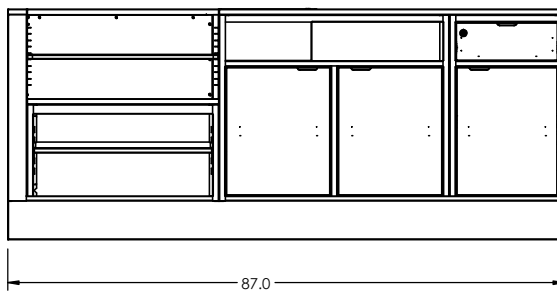

SPECIFICATION SHEET - S543

NON-BELTED CHECKOUT

For additional information and options contact Lyons Store Fixtures.

LYONS
STORE FIXTURES

11301 Electron Drive • Louisville, KY 40299 • Toll Free: 1-866-478-2372 • Fax: 1-866-478-2373