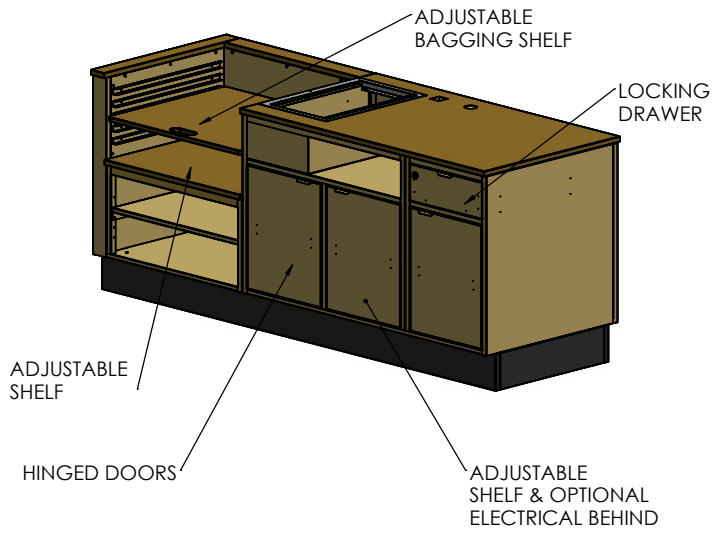

SPECIFICATION SHEET - S543

NON-BELTED CHECKOUT

For additional information and options contact Lyons Store Fixtures.

LYONS
STORE FIXTURES

11301 Electron Drive • Louisville, KY 40299 • Toll Free: 1-866-478-2372 • Fax: 1-866-478-2373