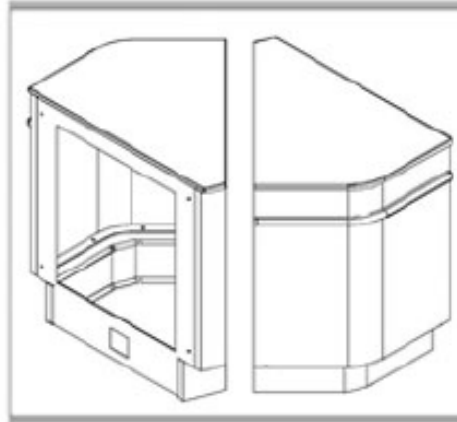

Modular Service Counters Catalog

Modular Service Desks System

Modular Service Desks System

Value Series Modular Retail Counter Components

R497
Corner Cabinet 30° Wedge

R498
Corner Cabinet 45° Wedge

R499
Corner Cabinet 90° Wedge

R500
Storage Cabinet 24" x 30" x 34"

R501
Storage Cabinet 36" x 30" x 34"

R502
Storage Cabinet 48" x 30" x 34"

Modular Service Desks System

R503
Riser Cabinet 24" x 30" x 34"

R504
Riser Cabinet 36" x 30" x 34"

R505
Riser Cabinet 48" x 30" x 34"

R506
Riser Cabinet 60" x 30" x 34"

R507
Left End Without Scanner

R508
Left End With Scanner

Modular Service Desks System

R509
Right End Without Scanner

R510
Right End With Scanner