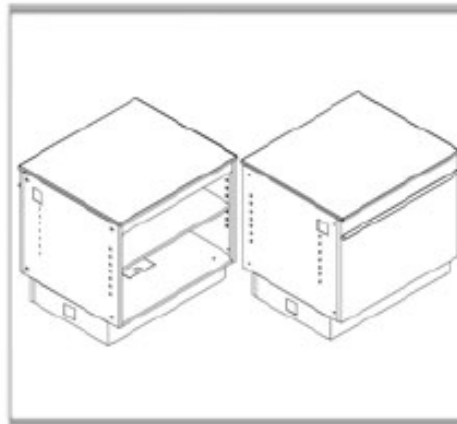

Modular Service Counters Catalog

Modular Service Desks System

Modular Service Desks System

Value Series Modular Retail Counter Components

R497
Corner Cabinet 30° Wedge

R498
Corner Cabinet 45° Wedge

R499
Corner Cabinet 90° Wedge

R500
Storage Cabinet 24" x 30" x 34"

R501
Storage Cabinet 36" x 30" x 34"

R502
Storage Cabinet 48" x 30" x 34"

Modular Service Desks System

R503
Riser Cabinet 24" x 30" x 34"

R504
Riser Cabinet 36" x 30" x 34"

R505
Riser Cabinet 48" x 30" x 34"

R506
Riser Cabinet 60" x 30" x 34"

R507
Left End Without Scanner

R508
Left End With Scanner

Modular Service Desks System

R509
Right End Without Scanner

R510
Right End With Scanner