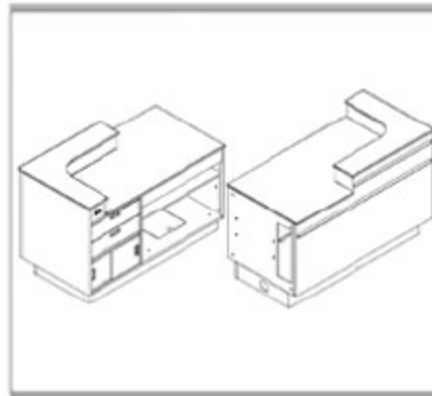

R500
Storage Cabinet 24" x 30" x 34"

R501
Storage Cabinet 36" x 30" x 34"

R502
Storage Cabinet 48" x 30" x 34"

Modular Service Desks System

R503
Riser Cabinet 24" x 30" x 34"

R504
Riser Cabinet 36" x 30" x 34"

R505
Riser Cabinet 48" x 30" x 34"

R506
Riser Cabinet 60" x 30" x 34"

R507
Left End Without Scanner

R508
Left End With Scanner

Modular Service Desks System

R509
Right End Without Scanner

R510
Right End With Scanner