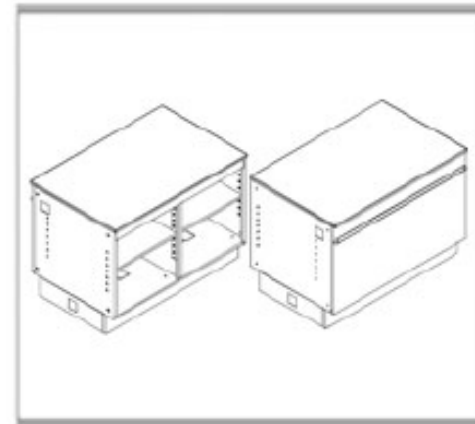

Modular Service Counters Catalog

Modular Service Desks System

Modular Service Desks System

Value Series Modular Retail Counter Components

R497
Corner Cabinet 30° Wedge

R498
Corner Cabinet 45° Wedge

R499
Corner Cabinet 90° Wedge

R500
Storage Cabinet 24" x 30" x 34"

R501
Storage Cabinet 36" x 30" x 34"

R502
Storage Cabinet 48" x 30" x 34"

Modular Service Desks System

R503
Riser Cabinet 24" x 30" x 34"

R504
Riser Cabinet 36" x 30" x 34"

R505
Riser Cabinet 48" x 30" x 34"

R506
Riser Cabinet 60" x 30" x 34"

R507
Left End Without Scanner

R508
Left End With Scanner

Modular Service Desks System

R509
Right End Without Scanner

R510
Right End With Scanner