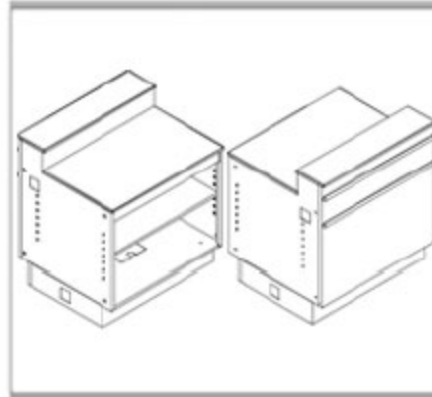

R500
Storage Cabinet 24" x 30" x 34"

R501
Storage Cabinet 36" x 30" x 34"

R502
Storage Cabinet 48" x 30" x 34"

Modular Service Desks System

R503
Riser Cabinet 24" x 30" x 34"

R504
Riser Cabinet 36" x 30" x 34"

R505
Riser Cabinet 48" x 30" x 34"

R506
Riser Cabinet 60" x 30" x 34"

R507
Left End Without Scanner

R508
Left End With Scanner

Modular Service Desks System

R509
Right End Without Scanner

R510
Right End With Scanner