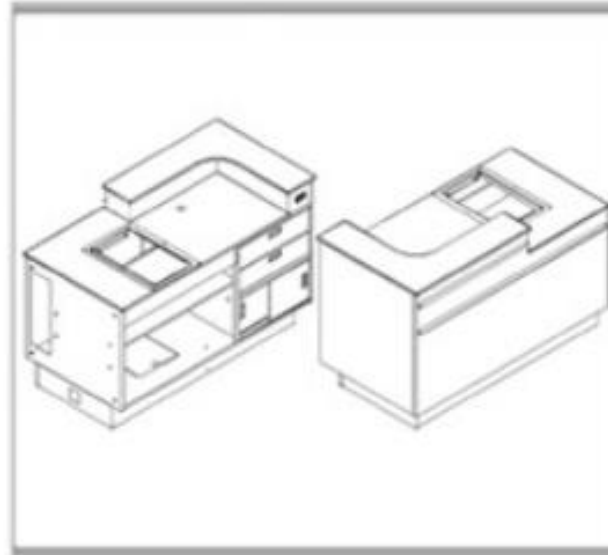

R500
Storage Cabinet 24" x 30" x 34"

R501
Storage Cabinet 36" x 30" x 34"

R502
Storage Cabinet 48" x 30" x 34"

Modular Service Desks System

R503
Riser Cabinet 24" x 30" x 34"

R504
Riser Cabinet 36" x 30" x 34"

R505
Riser Cabinet 48" x 30" x 34"

R506
Riser Cabinet 60" x 30" x 34"

R507
Left End Without Scanner

R508
Left End With Scanner

Modular Service Desks System

R509
Right End Without Scanner

R510
Right End With Scanner