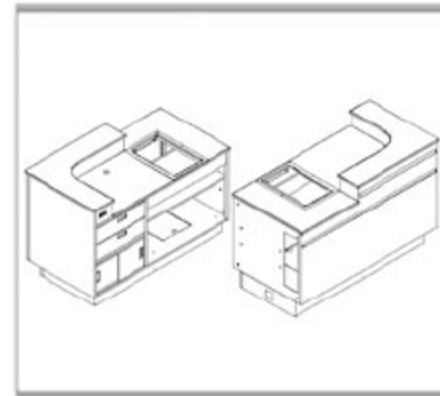

Modular Service Counters Catalog

Modular Service Desks System

Modular Service Desks System

Value Series Modular Retail Counter Components

R497
Corner Cabinet 30° Wedge

R498
Corner Cabinet 45° Wedge

R499
Corner Cabinet 90° Wedge

R500
Storage Cabinet 24" x 30" x 34"

R501
Storage Cabinet 36" x 30" x 34"

R502
Storage Cabinet 48" x 30" x 34"

Modular Service Desks System

R503
Riser Cabinet 24" x 30" x 34"

R504
Riser Cabinet 36" x 30" x 34"

R505
Riser Cabinet 48" x 30" x 34"

R506
Riser Cabinet 60" x 30" x 34"

R507
Left End Without Scanner

R508
Left End With Scanner

Modular Service Desks System

R509
Right End Without Scanner

R510
Right End With Scanner