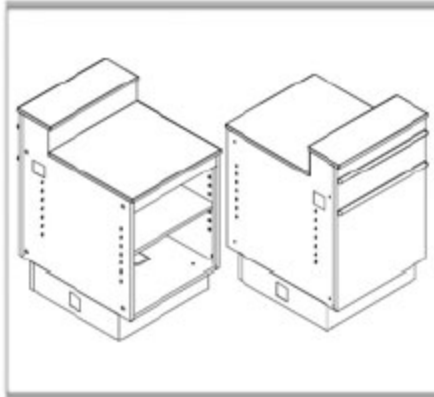

R500
Storage Cabinet 24" x 30" x 34"

R501
Storage Cabinet 36" x 30" x 34"

R502
Storage Cabinet 48" x 30" x 34"

Modular Service Desks System

R503
Riser Cabinet 24" x 30" x 34"

R504
Riser Cabinet 36" x 30" x 34"

R505
Riser Cabinet 48" x 30" x 34"

R506
Riser Cabinet 60" x 30" x 34"

R507
Left End Without Scanner

R508
Left End With Scanner

Modular Service Desks System

R509
Right End Without Scanner

R510
Right End With Scanner