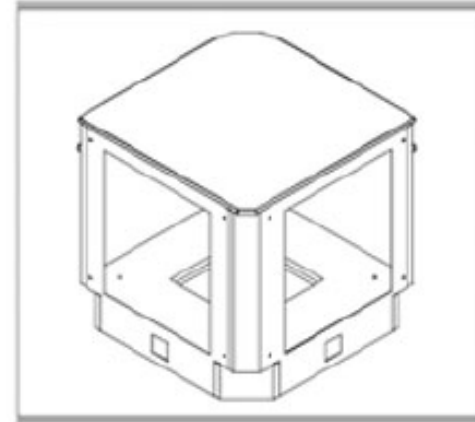

Modular Service Counters Catalog

Modular Service Desks System

Modular Service Desks System

Value Series Modular Retail Counter Components

R497
Corner Cabinet 30° Wedge

R498
Corner Cabinet 45° Wedge

R499
Corner Cabinet 90° Wedge

R500
Storage Cabinet 24" x 30" x 34"

R501
Storage Cabinet 36" x 30" x 34"

R502
Storage Cabinet 48" x 30" x 34"

Modular Service Desks System

R503
Riser Cabinet 24" x 30" x 34"

R504
Riser Cabinet 36" x 30" x 34"