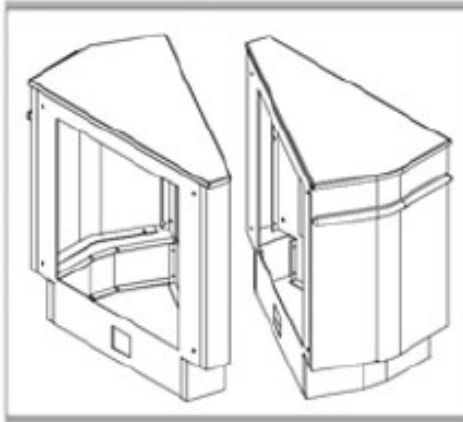

Modular Service Counters Catalog

Modular Service Desks System

Modular Service Desks System

Value Series Modular Retail Counter Components

R497
Corner Cabinet 30° Wedge

R498
Corner Cabinet 45° Wedge

R499
Corner Cabinet 90° Wedge

R500
Storage Cabinet 24" x 30" x 34"

R501
Storage Cabinet 36" x 30" x 34"

R502
Storage Cabinet 48" x 30" x 34"

Modular Service Desks System

R503
Riser Cabinet 24" x 30" x 34"

R504
Riser Cabinet 36" x 30" x 34"