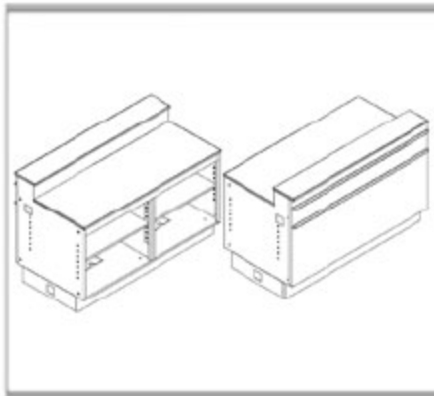

R500
Storage Cabinet 24" x 30" x 34"

R501
Storage Cabinet 36" x 30" x 34"

R502
Storage Cabinet 48" x 30" x 34"

Modular Service Desks System

R503
Riser Cabinet 24" x 30" x 34"

R504
Riser Cabinet 36" x 30" x 34"

R505
Riser Cabinet 48" x 30" x 34"

R506
Riser Cabinet 60" x 30" x 34"

R507
Left End Without Scanner

R508
Left End With Scanner

Modular Service Desks System

R509
Right End Without Scanner

R510
Right End With Scanner