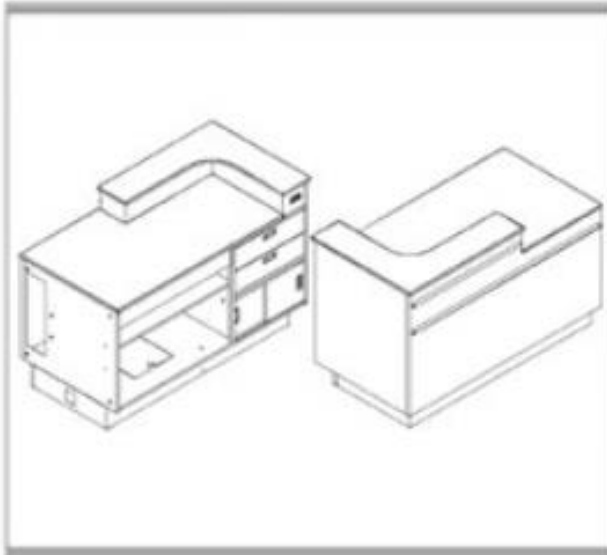

R500
Storage Cabinet 24" x 30" x 34"

R501
Storage Cabinet 36" x 30" x 34"

R502
Storage Cabinet 48" x 30" x 34"

Modular Service Desks System

R503
Riser Cabinet 24" x 30" x 34"

R504
Riser Cabinet 36" x 30" x 34"

R505
Riser Cabinet 48" x 30" x 34"

R506
Riser Cabinet 60" x 30" x 34"

R507
Left End Without Scanner

R508
Left End With Scanner

Modular Service Desks System

R509
Right End Without Scanner

R510
Right End With Scanner