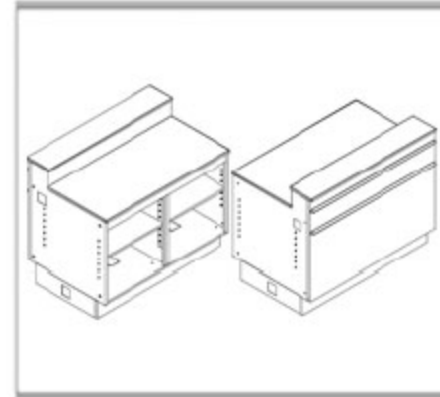

R500
Storage Cabinet 24" x 30" x 34"

R501
Storage Cabinet 36" x 30" x 34"

R502
Storage Cabinet 48" x 30" x 34"

Modular Service Desks System

R503
Riser Cabinet 24" x 30" x 34"

R504
Riser Cabinet 36" x 30" x 34"

R505
Riser Cabinet 48" x 30" x 34"

R506
Riser Cabinet 60" x 30" x 34"

R507
Left End Without Scanner

R508
Left End With Scanner

Modular Service Desks System

R509
Right End Without Scanner

R510
Right End With Scanner