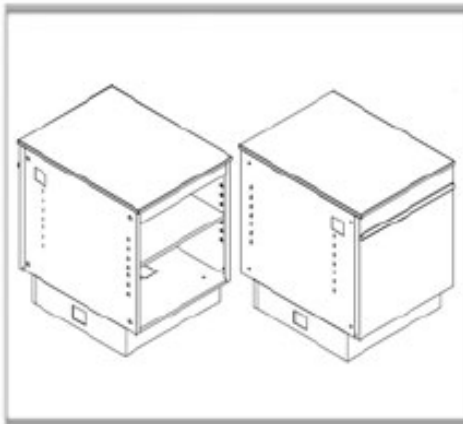

Modular Service Counters Catalog

Modular Service Desks System

Modular Service Desks System

Value Series Modular Retail Counter Components

R497
Corner Cabinet 30° Wedge

R498
Corner Cabinet 45° Wedge

R499
Corner Cabinet 90° Wedge

R500
Storage Cabinet 24" x 30" x 34"

R501
Storage Cabinet 36" x 30" x 34"

R502
Storage Cabinet 48" x 30" x 34"

Modular Service Desks System

R503
Riser Cabinet 24" x 30" x 34"

R504
Riser Cabinet 36" x 30" x 34"

R505
Riser Cabinet 48" x 30" x 34"

R506
Riser Cabinet 60" x 30" x 34"

R507
Left End Without Scanner

R508
Left End With Scanner

Modular Service Desks System

R509
Right End Without Scanner

R510
Right End With Scanner