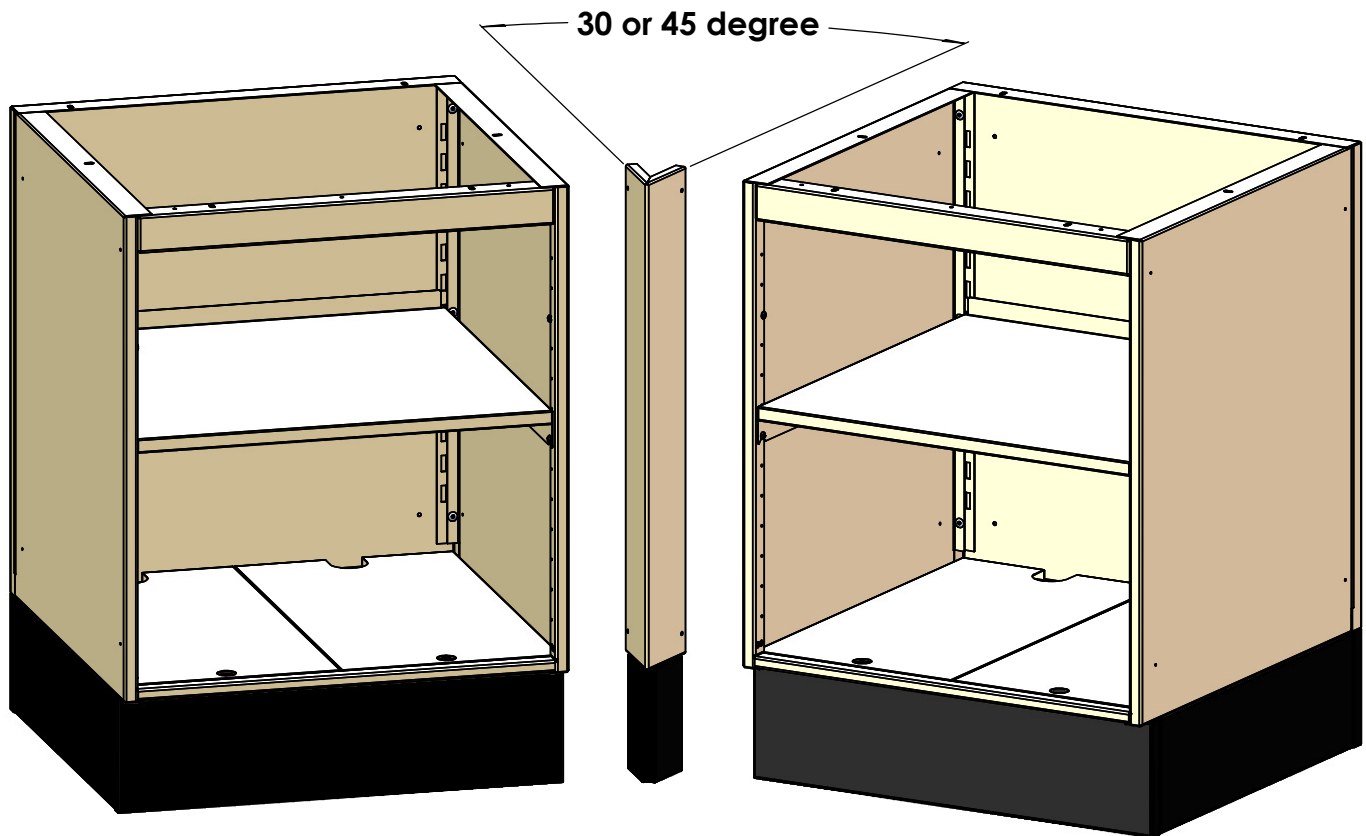

ANGLED FILLER PANEL

ANGLED FILLER PANEL FEATURES:

- Designed to create an inside 30 or 45 degree corner.
- Base and cabinet area

For additional information and options contact Lyons Store Fixtures.

LYONS
STORE FIXTURES