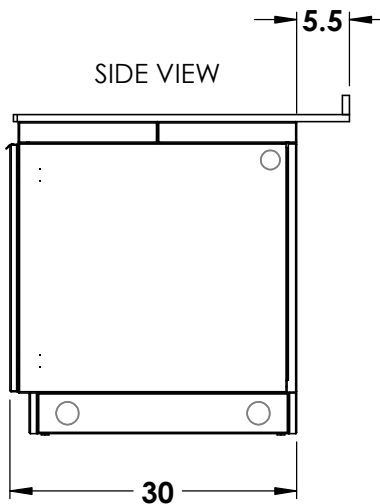

For additional information and options contact Lyons Store Fixtures.

LYONS
STORE FIXTURES

11301 Electron Drive • Louisville, KY 40299 • Toll Free: 1-866-478-2372 • Fax: 1-866-478-2373