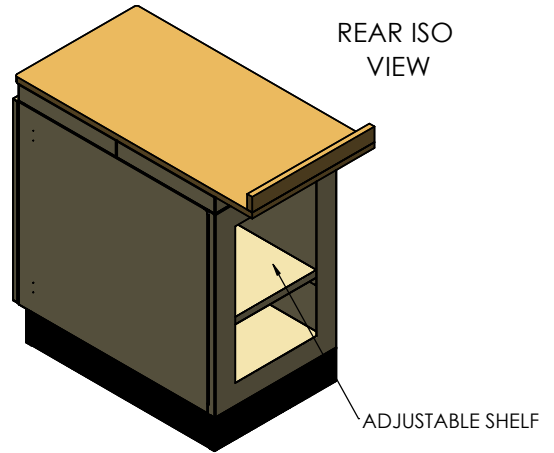

SPECIFICATION SHEET - CS-SC-200

SINGLE DOOR STORAGE CABINET

FRONT ISO VIEW

REAR ISO VIEW

TOP VIEW

Part Number	Description	Width
CS-SC-200-18	18" Storage Cabinet	18
CS-SC-200-24	24" Storage Cabinet	24
CS-SC-200-30	30" Storage Cabinet	30