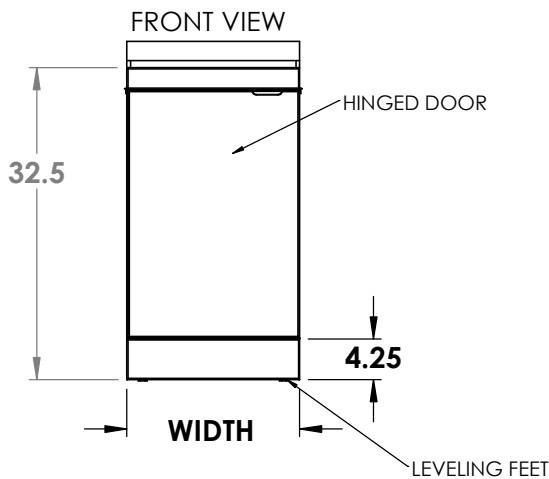

For additional information and options contact Lyons Store Fixtures.

LYONS
STORE FIXTURES

11301 Electron Drive • Louisville, KY 40299 • Toll Free: 1-866-478-2372 • Fax: 1-866-478-2373