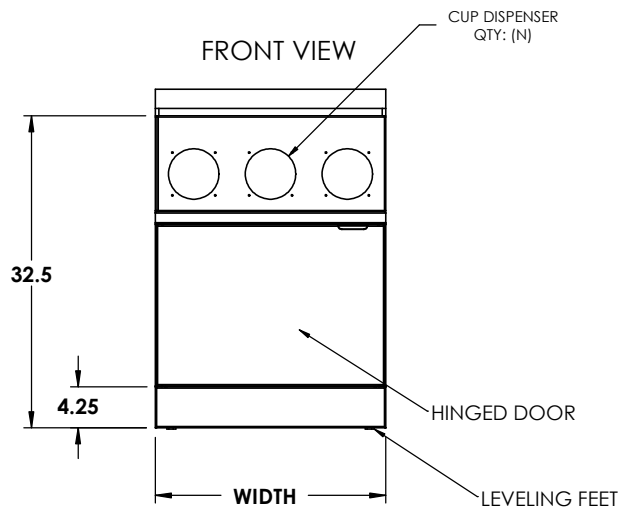

For additional information and options contact Lyons Store Fixtures.

LYONS
STORE FIXTURES

11301 Electron Drive • Louisville, KY 40299 • Toll Free: 1-866-478-2372 • Fax: 1-866-478-2373