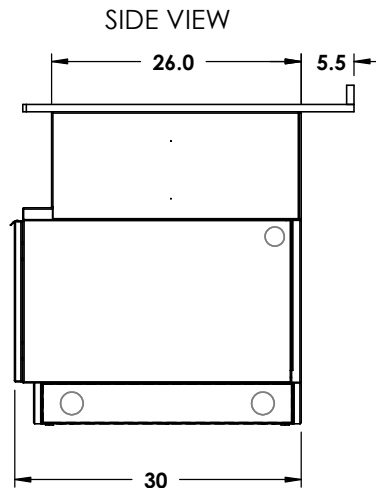

For additional information and options contact Lyons Store Fixtures.

LYONS
STORE FIXTURES

11301 Electron Drive • Louisville, KY 40299 • Toll Free: 1-866-478-2372 • Fax: 1-866-478-2373