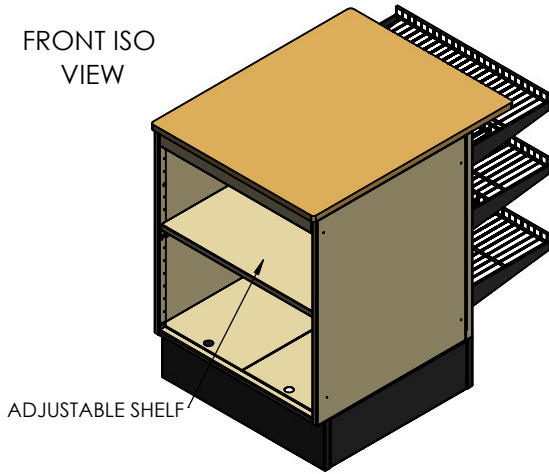

# SPECIFICATION SHEET - CS-CO-1400

## CHECK OUT CABINET WITH WIRE SHELVING

FRONT ISO VIEW

REAR ISO VIEW

TOP VIEW

| Part Number  | Description          | Width |
|--------------|----------------------|-------|
| CS-CO-400-24 | 24" CHECKOUT CABINET | 24    |
| CS-CO-400-24 | 30" CHECKOUT CABINET | 30    |
| CS-CO-400-24 | 36" CHECKOUT CABINET | 36    |
| CS-CO-400-24 | 48" CHECKOUT CABINET | 48    |