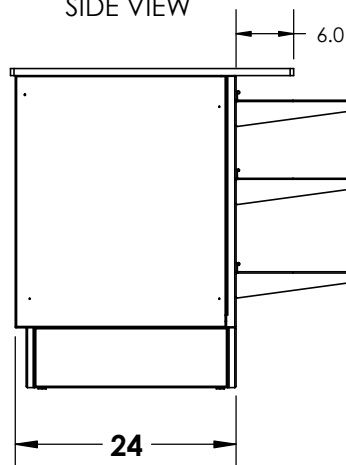

## CHECK OUT CABINET WITH WIRE SHELVING

FRONT ISO VIEW

REAR ISO VIEW

TOP VIEW

| Part Number  | Description          | Width |
|--------------|----------------------|-------|
| CS-CO-400-24 | 24" CHECKOUT CABINET | 24    |
| CS-CO-400-24 | 30" CHECKOUT CABINET | 30    |
| CS-CO-400-24 | 36" CHECKOUT CABINET | 36    |
| CS-CO-400-24 | 48" CHECKOUT CABINET | 48    |

**COMBINE COUNTERS TO  
CREATE ANY LENGTH**

FRONT VIEW

SIDE VIEW

For additional information and options contact Lyons Store Fixtures.

**LYONS**  
STORE FIXTURES

11301 Electron Drive • Louisville, KY 40299 • Toll Free: 1-866-478-2372 • Fax: 1-866-478-2373