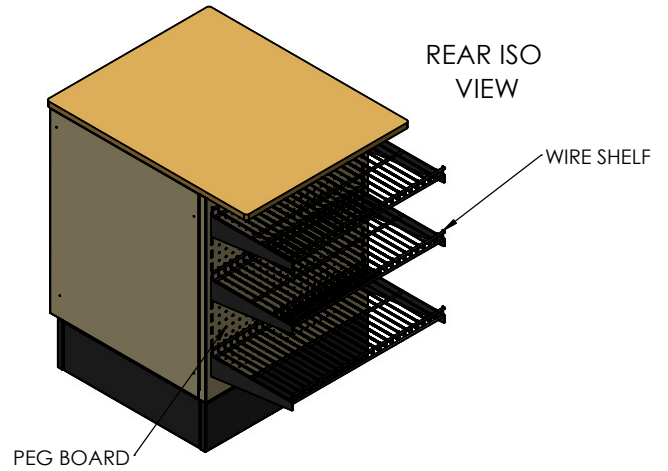

# SPECIFICATION SHEET - CS-CO-1400

## CHECK OUT CABINET WITH WIRE SHELVING

FRONT ISO VIEW

REAR ISO VIEW

TOP VIEW

| Part Number  | Description          | Width |
|--------------|----------------------|-------|
| CS-CO-400-24 | 24" CHECKOUT CABINET | 24    |
| CS-CO-400-24 | 30" CHECKOUT CABINET | 30    |
| CS-CO-400-24 | 36" CHECKOUT CABINET | 36    |
| CS-CO-400-24 | 48" CHECKOUT CABINET | 48    |