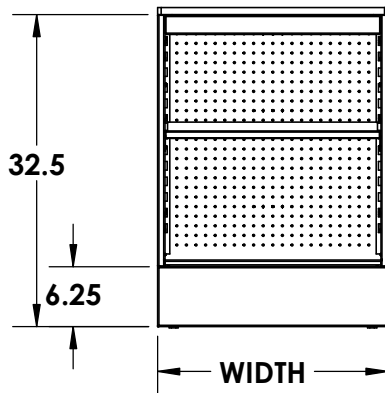

## CHECK OUT CABINET WITH WIRE SHELVING

FRONT ISO VIEW

REAR ISO VIEW

TOP VIEW

| Part Number  | Description          | Width |
|--------------|----------------------|-------|
| CS-CO-400-24 | 24" CHECKOUT CABINET | 24    |
| CS-CO-400-24 | 30" CHECKOUT CABINET | 30    |
| CS-CO-400-24 | 36" CHECKOUT CABINET | 36    |
| CS-CO-400-24 | 48" CHECKOUT CABINET | 48    |

**COMBINE COUNTERS TO  
CREATE ANY LENGTH**

FRONT VIEW

SIDE VIEW

For additional information and options contact Lyons Store Fixtures.

**LYONS**  
STORE FIXTURES

11301 Electron Drive • Louisville, KY 40299 • Toll Free: 1-866-478-2372 • Fax: 1-866-478-2373