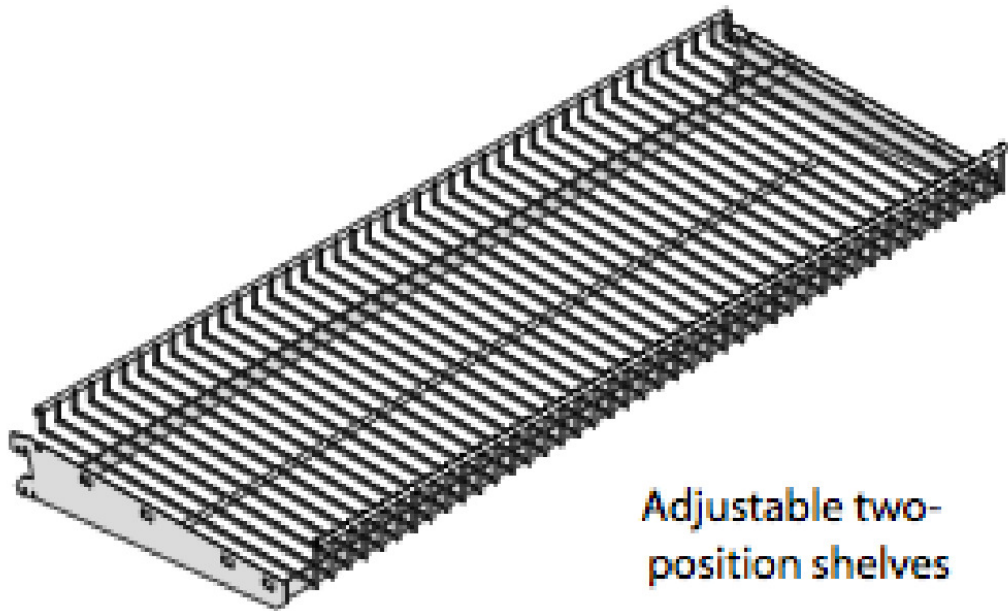

SPECIFICATION SHEET - CS-CO-1000

ADJUSTABLE WIRE SHELF

Adjustable two-
position shelves

Available in - 24 , 36, & 48 Length and 8" , 10" & 12" Depth

For additional information and options contact Lyons Store Fixtures.