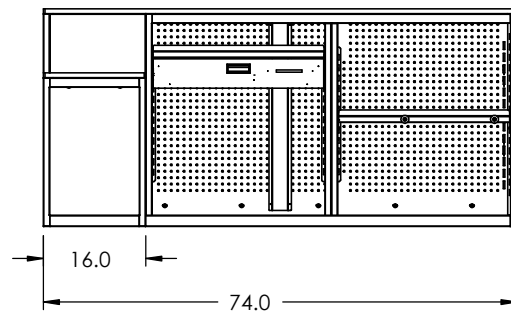

SPECIFICATION SHEET - S635

NON-BELTED CHECK OUT

For additional information and options contact Lyons Store Fixtures.

LYONS
STORE FIXTURES

11301 Electron Drive • Louisville, KY 40299 • Toll Free: 1-866-478-2372 • Fax: 1-866-478-2373