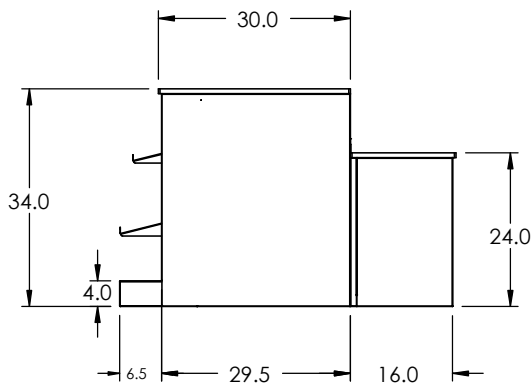

SPECIFICATION SHEET - S635

NON-BELTED CHECK OUT

For additional information and options contact Lyons Store Fixtures.

LYONS
STORE FIXTURES

11301 Electron Drive • Louisville, KY 40299 • Toll Free: 1-866-478-2372 • Fax: 1-866-478-2373