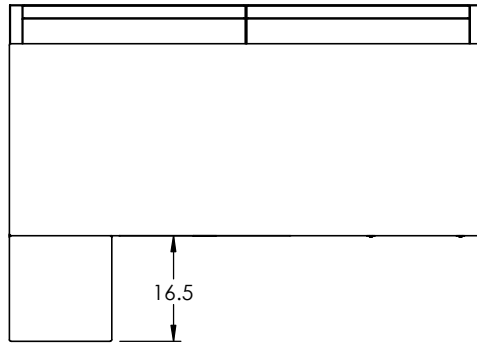

SPECIFICATION SHEET - S635

NON-BELTED CHECK OUT

For additional information and options contact Lyons Store Fixtures.

LYONS
STORE FIXTURES

11301 Electron Drive • Louisville, KY 40299 • Toll Free: 1-866-478-2372 • Fax: 1-866-478-2373