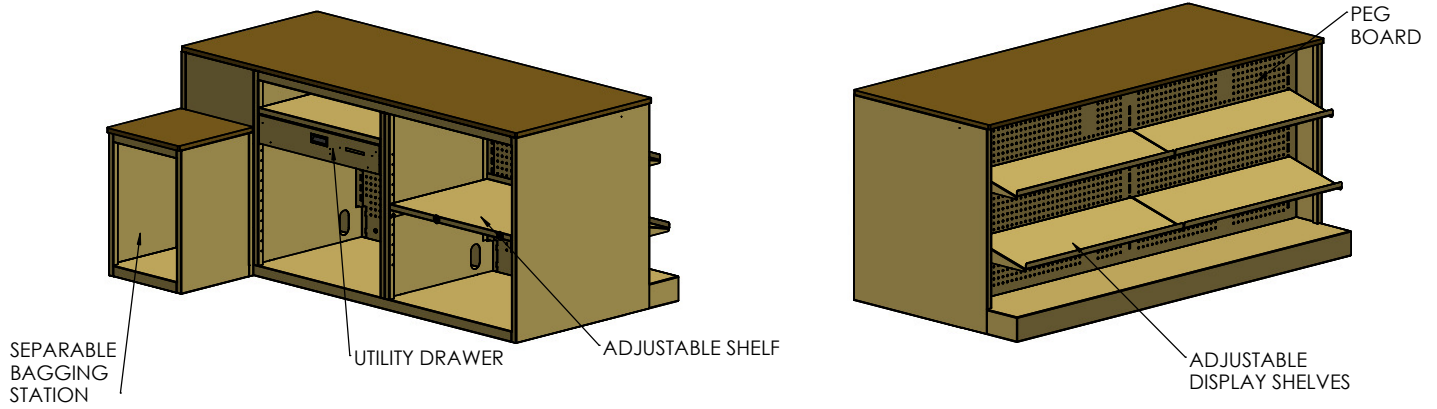

SPECIFICATION SHEET - S635

NON-BELTED CHECK OUT

For additional information and options contact Lyons Store Fixtures.

LYONS
STORE FIXTURES

11301 Electron Drive • Louisville, KY 40299 • Toll Free: 1-866-478-2372 • Fax: 1-866-478-2373