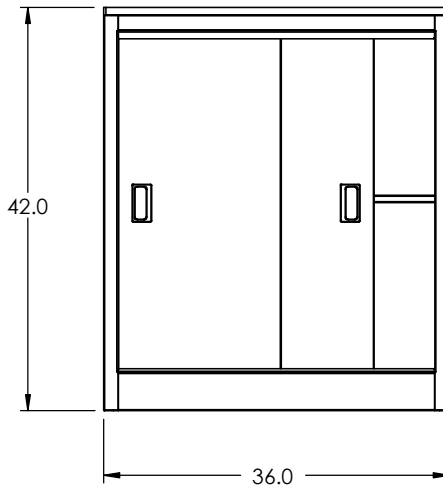

SPECIFICATION SHEET - S633

STORAGE CABINET

For additional information and options contact Lyons Store Fixtures.

LYONS
STORE FIXTURES

11301 Electron Drive • Louisville, KY 40299 • Toll Free: 1-866-478-2372 • Fax: 1-866-478-2373