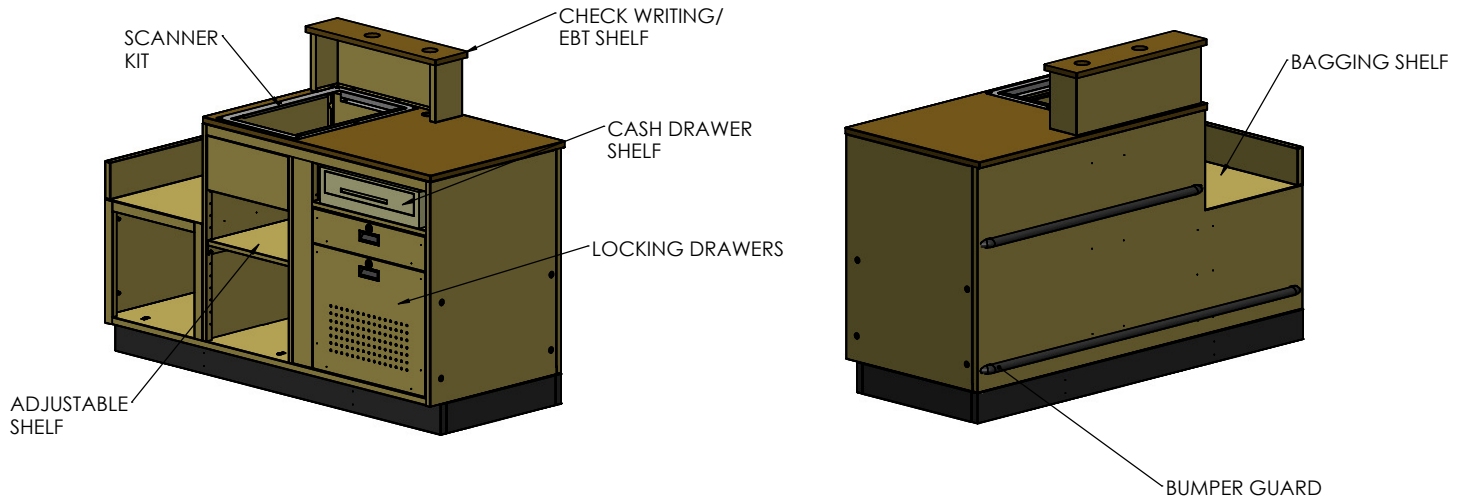

SPECIFICATION SHEET - S626

NON-BELTED CHECK OUT

For additional information and options contact Lyons Store Fixtures.

LYONS
STORE FIXTURES

11301 Electron Drive • Louisville, KY 40299 • Toll Free: 1-866-478-2372 • Fax: 1-866-478-2373