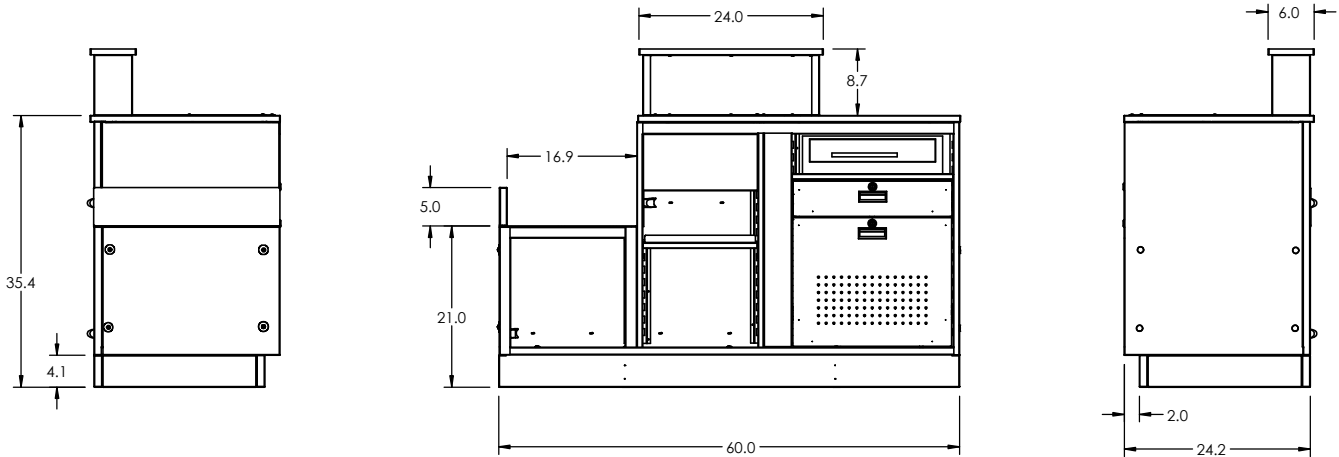

SPECIFICATION SHEET - S626

NON-BELTED CHECK OUT

For additional information and options contact Lyons Store Fixtures.

LYONS
STORE FIXTURES

11301 Electron Drive • Louisville, KY 40299 • Toll Free: 1-866-478-2372 • Fax: 1-866-478-2373