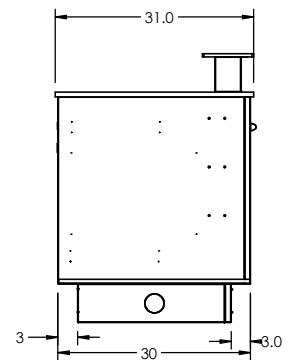

SPECIFICATION SHEET - S577

POINT OF SALE CABINET

For additional information and options contact Lyons Store Fixtures.

LYONS
STORE FIXTURES

11301 Electron Drive • Louisville, KY 40299 • Toll Free: 1-866-478-2372 • Fax: 1-866-478-2373