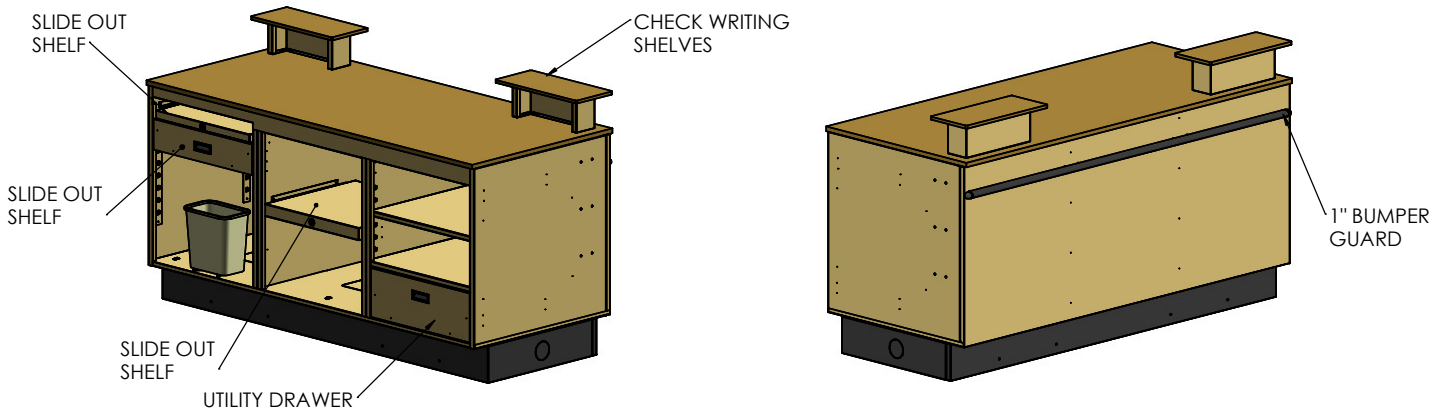

SPECIFICATION SHEET - S577

POINT OF SALE CABINET

For additional information and options contact Lyons Store Fixtures.

LYONS
STORE FIXTURES

11301 Electron Drive • Louisville, KY 40299 • Toll Free: 1-866-478-2372 • Fax: 1-866-478-2373