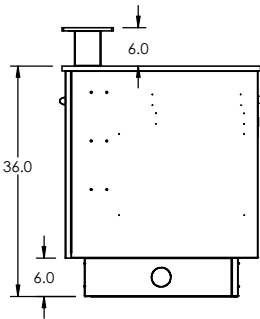

SPECIFICATION SHEET - S577

POINT OF SALE CABINET

For additional information and options contact Lyons Store Fixtures.

LYONS
STORE FIXTURES

11301 Electron Drive • Louisville, KY 40299 • Toll Free: 1-866-478-2372 • Fax: 1-866-478-2373