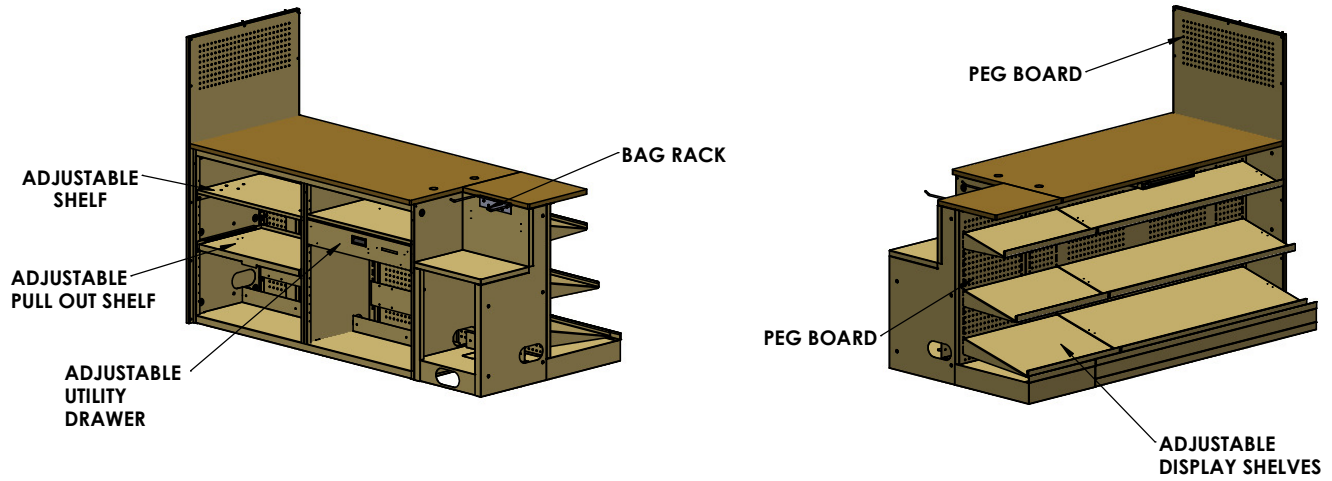

# SPECIFICATION SHEET - S535

## NON-BELTED CHECKOUT

For additional information and options contact Lyons Store Fixtures.

**LYONS**  
STORE FIXTURES

11301 Electron Drive • Louisville, KY 40299 • Toll Free: 1-866-478-2372 • Fax: 1-866-478-2373