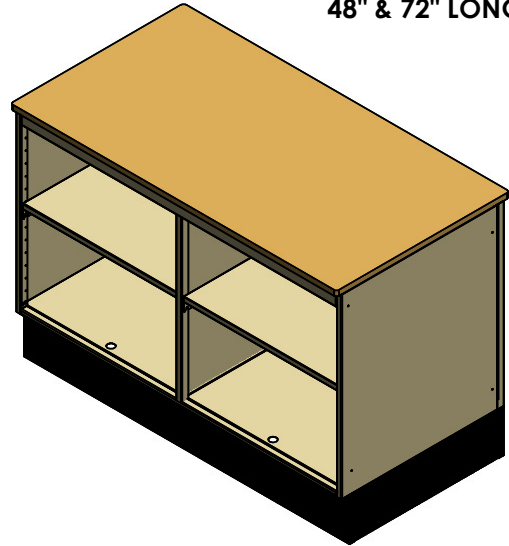

SPECIFICATION SHEET - CS-CS-1200

STRAIGHT COUNTER

24" & 36" LONG

48" & 72" LONG

96" LONG

WITH BUMPER GUARD

**COMBINE COUNTERS TO
CREATE ANY LENGTH**

For additional information and options contact Lyons Store Fixtures.