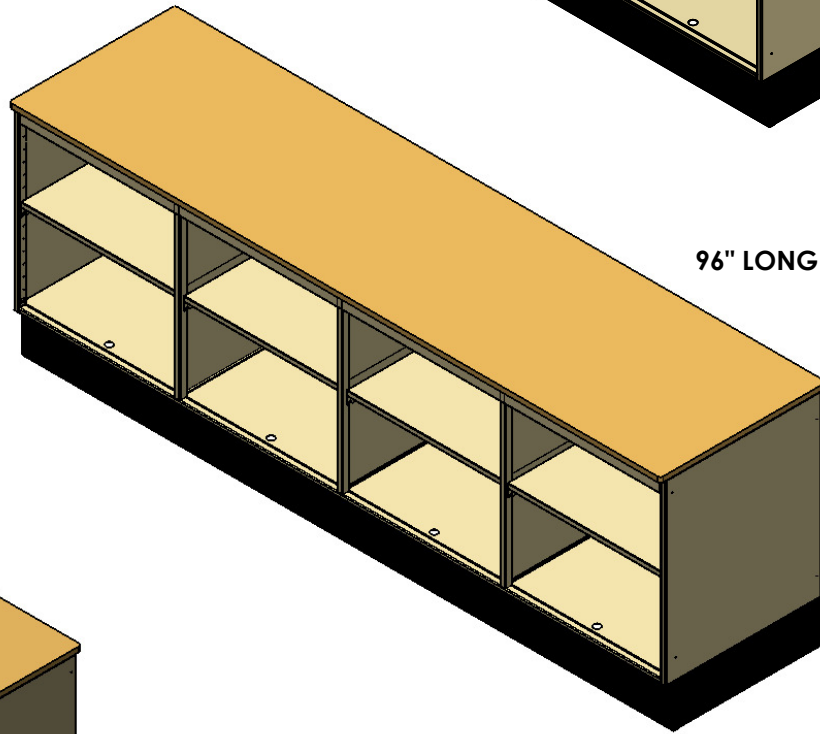

SPECIFICATION SHEET - CS-CS-1200

STRAIGHT COUNTER

24" & 36" LONG

48" & 72" LONG

96" LONG

WITH BUMPER GUARD

**COMBINE COUNTERS TO
CREATE ANY LENGTH**

For additional information and options contact Lyons Store Fixtures.