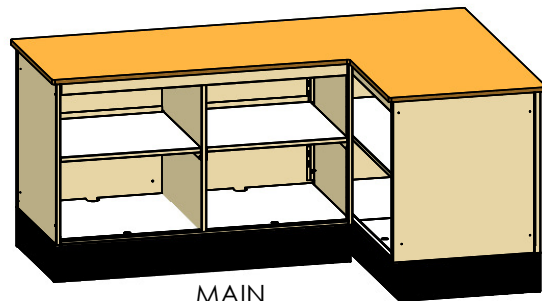

SPECIFICATION SHEET - CS-CL-1100

L-SHAPED COUNTERS

60" LONG

TERMINAL
STAND

MAIN
COUNTER

LEFT HAND

MAIN
COUNTER

TERMINAL
STAND

RIGHT HAND

72" & 96" LONG

TERMINAL
STAND

MAIN
COUNTER

LEFT HAND

MAIN
COUNTER

TERMINAL
STAND

RIGHT HAND