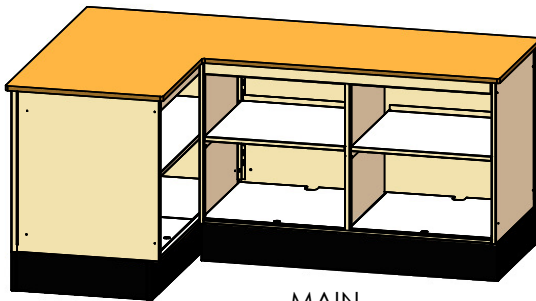

SPECIFICATION SHEET - CS-CL-1100

L-SHAPED COUNTERS

60" LONG

TERMINAL
STAND

MAIN
COUNTER

LEFT HAND

MAIN
COUNTER

TERMINAL
STAND

RIGHT HAND

72" & 96" LONG

TERMINAL
STAND

MAIN
COUNTER

LEFT HAND

MAIN
COUNTER

TERMINAL
STAND

RIGHT HAND