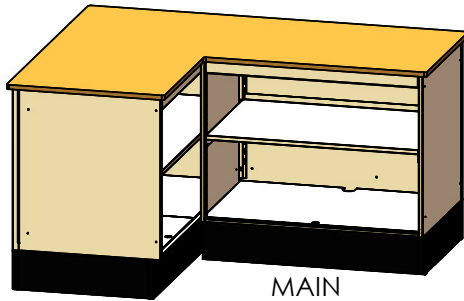

SPECIFICATION SHEET - CS-CL-1100

L-SHAPED COUNTERS

60" LONG

TERMINAL
STAND

MAIN
COUNTER

LEFT HAND

MAIN
COUNTER

TERMINAL
STAND

RIGHT HAND

72" & 96" LONG

TERMINAL
STAND

MAIN
COUNTER

LEFT HAND

MAIN
COUNTER

TERMINAL
STAND

RIGHT HAND