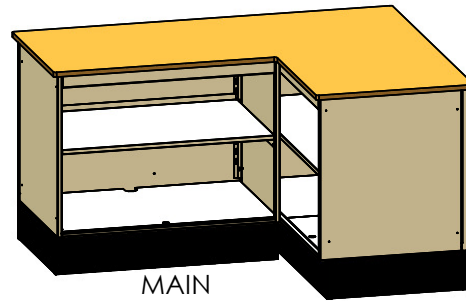

SPECIFICATION SHEET - CS-CL-1100

L-SHAPED COUNTERS

60" LONG

TERMINAL
STAND

MAIN
COUNTER

LEFT HAND

MAIN
COUNTER

TERMINAL
STAND

RIGHT HAND

72" & 96" LONG

TERMINAL
STAND

MAIN
COUNTER

LEFT HAND

MAIN
COUNTER

TERMINAL
STAND

RIGHT HAND