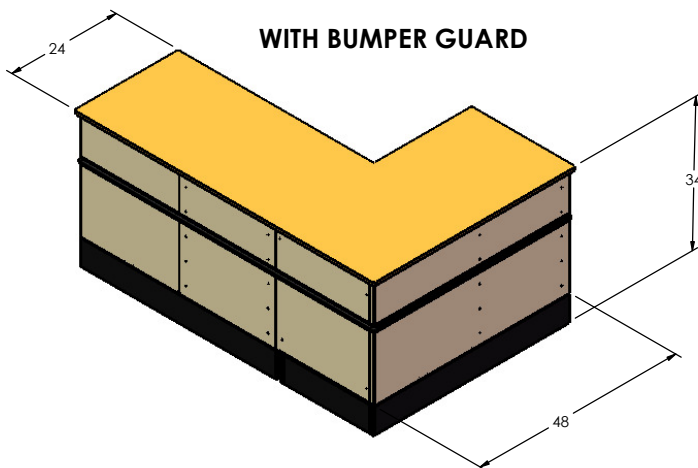

SPECIFICATION SHEET - CS-CL-1100

L-SHAPED COUNTERS

60" LONG

TERMINAL
STAND

MAIN
COUNTER

LEFT HAND

MAIN
COUNTER

TERMINAL
STAND

RIGHT HAND

72" & 96" LONG

TERMINAL
STAND

MAIN
COUNTER

LEFT HAND

MAIN
COUNTER

TERMINAL
STAND

RIGHT HAND