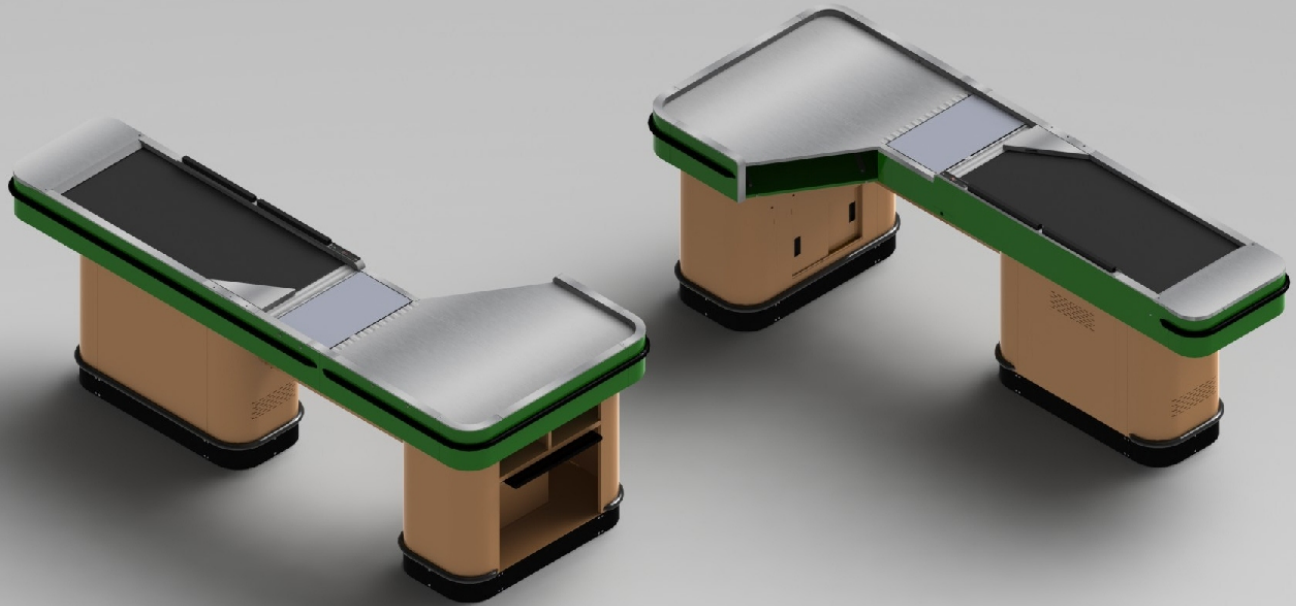

Pedestal Scan and Pass Checkout Without Terminal Stand

FEATURES

- Scan and pass operation - 34" lg. rear module
- Pedestal design
- Black plastic bagging shelf
- Cashdrawer area in rear bagger
- Optional keyboard and check-writing shelf
- Cashier lean pad
- Electrical outlets included
- 5 optional conveyor lengths
- Durable welded construction
- Other options available

CONVEYOR LENGTH (FT.)	DIMENSION (IN.)			STUB UP	
	A	B	C	Y	Z
8'	96.00	130.00	26.00	37.20	26.90
7'	84.00	118.00	14.00	37.20	14.90
6'	72.00	106.00	11.38	37.20	12.28
5'	60.00	94.00	7.38	29.20	8.28
4'	48.00	82.00	0.38	29.20	1.28