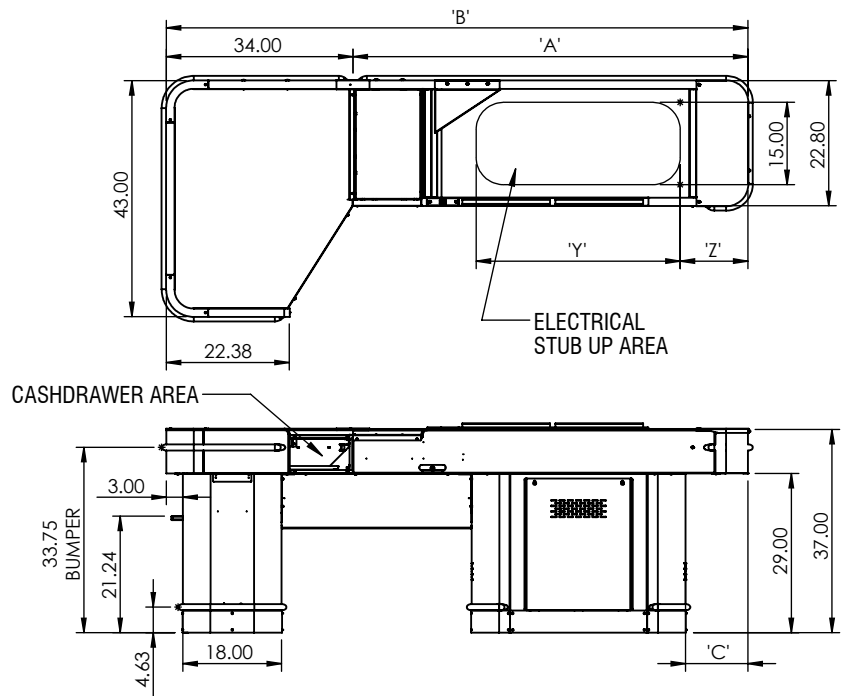

Pedestal Scan and Pass Checkout Without Terminal Stand

FEATURES

- Scan and pass operation - 34" lg. rear module
- Pedestal design
- Black plastic bagging shelf
- Cashdrawer area in rear bagger
- Optional keyboard and check-writing shelf
- Cashier lean pad
- Electrical outlets included
- 5 optional conveyor lengths
- Durable welded construction
- Other options available

CONVEYOR LENGTH (FT.)	DIMENSION (IN.)			STUB UP	
	A	B	C	Y	Z
8'	96.00	130.00	26.00	37.20	26.90
7'	84.00	118.00	14.00	37.20	14.90
6'	72.00	106.00	11.38	37.20	12.28
5'	60.00	94.00	7.38	29.20	8.28
4'	48.00	82.00	0.38	29.20	1.28