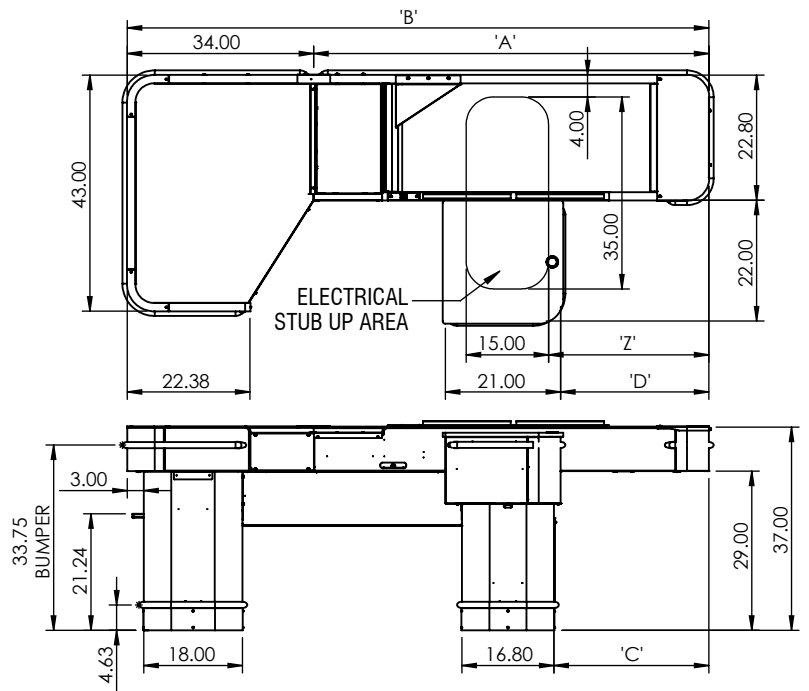

Pedestal Scan and Pass Checkout With Terminal Stand

FEATURES

- Scan and pass operation - 34" lg. rear module
- Pedestal design
- Black plastic bagging shelf
- Standard 22" cashstand
- Optional keyboard and check-writing shelf
- Cashier lean pad
- Electrical outlets included
- 5 optional conveyor lengths
- Durable welded construction
- Other options available

CONVEYOR LENGTH (FT.)	DIMENSION (IN.)				STUB UP Z
	A	B	C	D	
8'	96.00	130.00	52.20	51.00	53.10
7'	84.00	118.00	40.20	39.00	41.10
6'	72.00	106.00	28.20	27.00	29.10
5'	60.00	94.00	21.08	19.90	21.98
4'	48.00	82.00	9.08	7.90	9.98