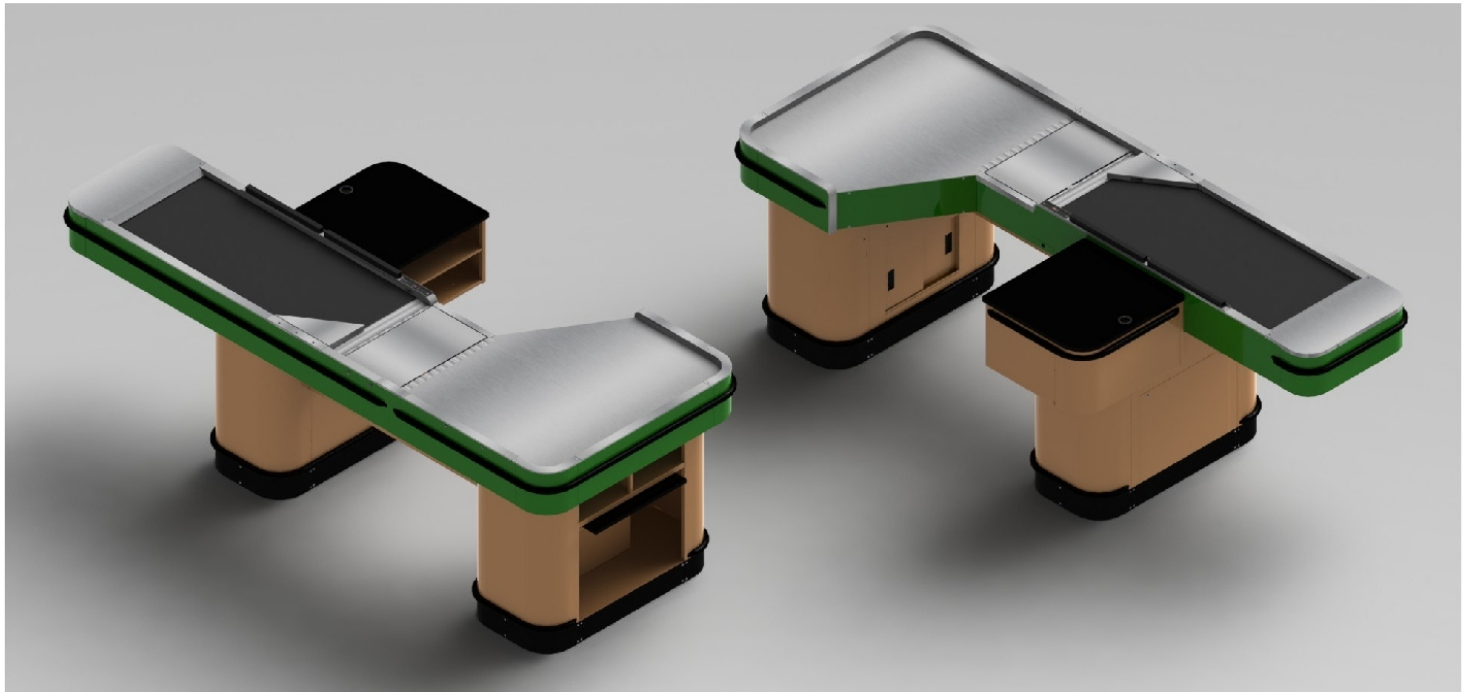

Pedestal Scan and Pass Checkout With Terminal Stand

FEATURES

- Scan and pass operation - 34" lg. rear module
- Pedestal design
- Black plastic bagging shelf
- Standard 22" cashstand
- Optional keyboard and check-writing shelf
- Cashier lean pad
- Electrical outlets included
- 5 optional conveyor lengths
- Durable welded construction
- Other options available

CONVEYOR LENGTH (FT.)	DIMENSION (IN.)				STUB UP Z
	A	B	C	D	
8'	96.00	130.00	52.20	51.00	53.10
7'	84.00	118.00	40.20	39.00	41.10
6'	72.00	106.00	28.20	27.00	29.10
5'	60.00	94.00	21.08	19.90	21.98
4'	48.00	82.00	9.08	7.90	9.98